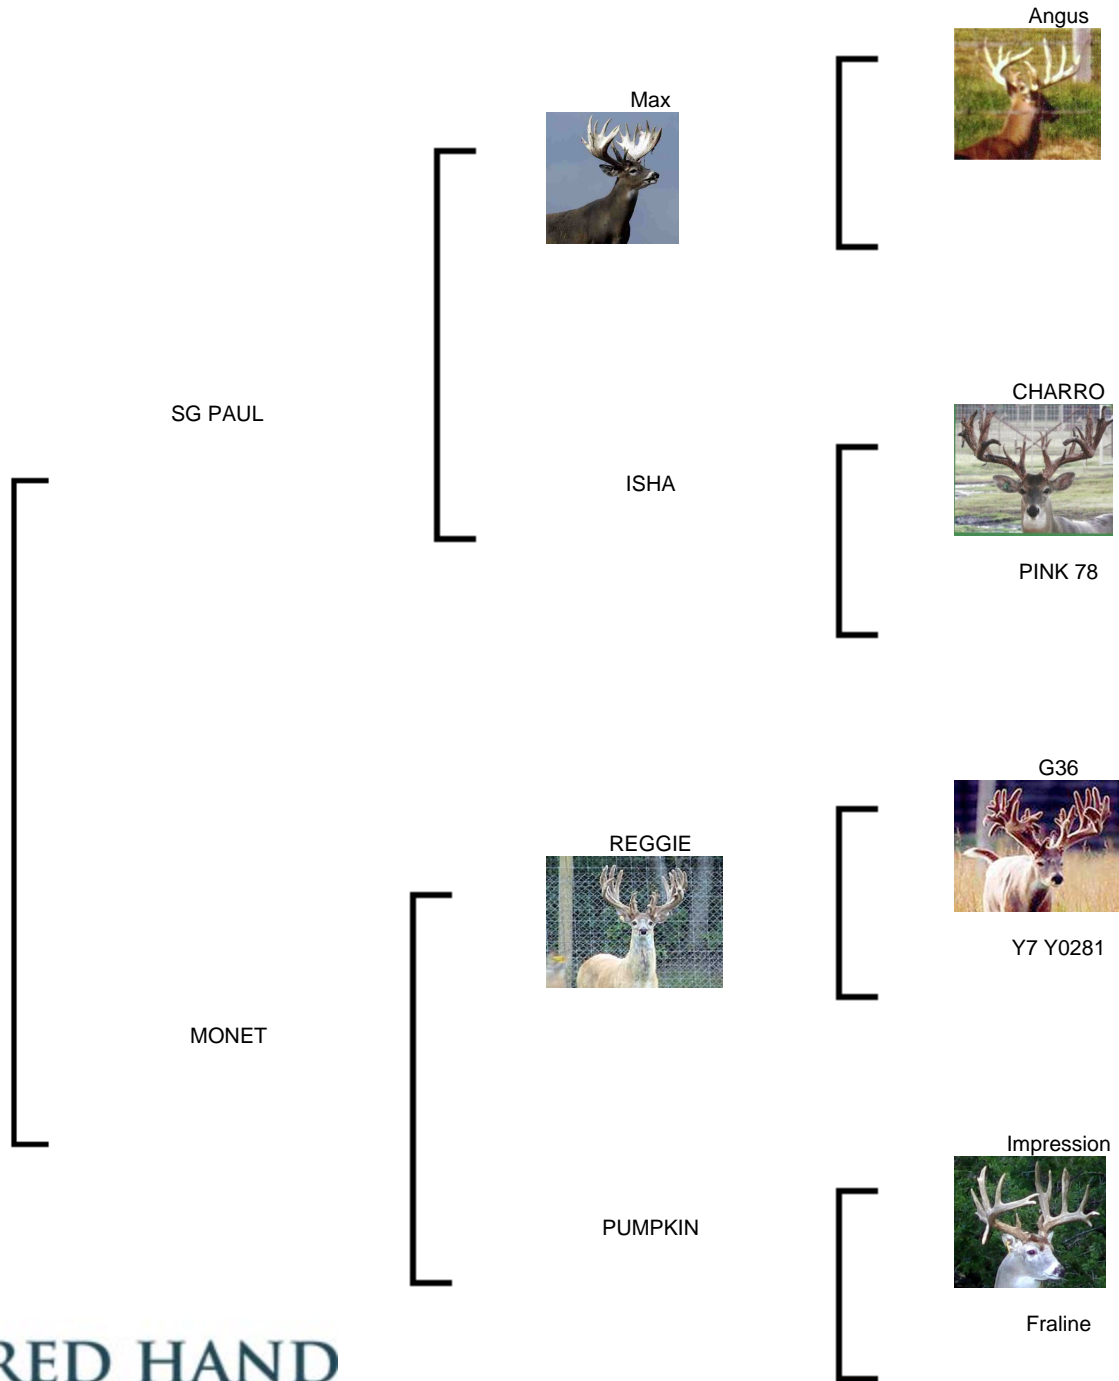

La Roca Range

### LRR BRAWNY

Date of Birth: 05/25/2010  
Registration 1: 7Q50  
Registration 2: 75819

Courtesy of La Roca Range

Scored 342 2/8 at 4. He is an S/S!

LRR BRAWNY

<http://www.hiredhandsoftware.com>