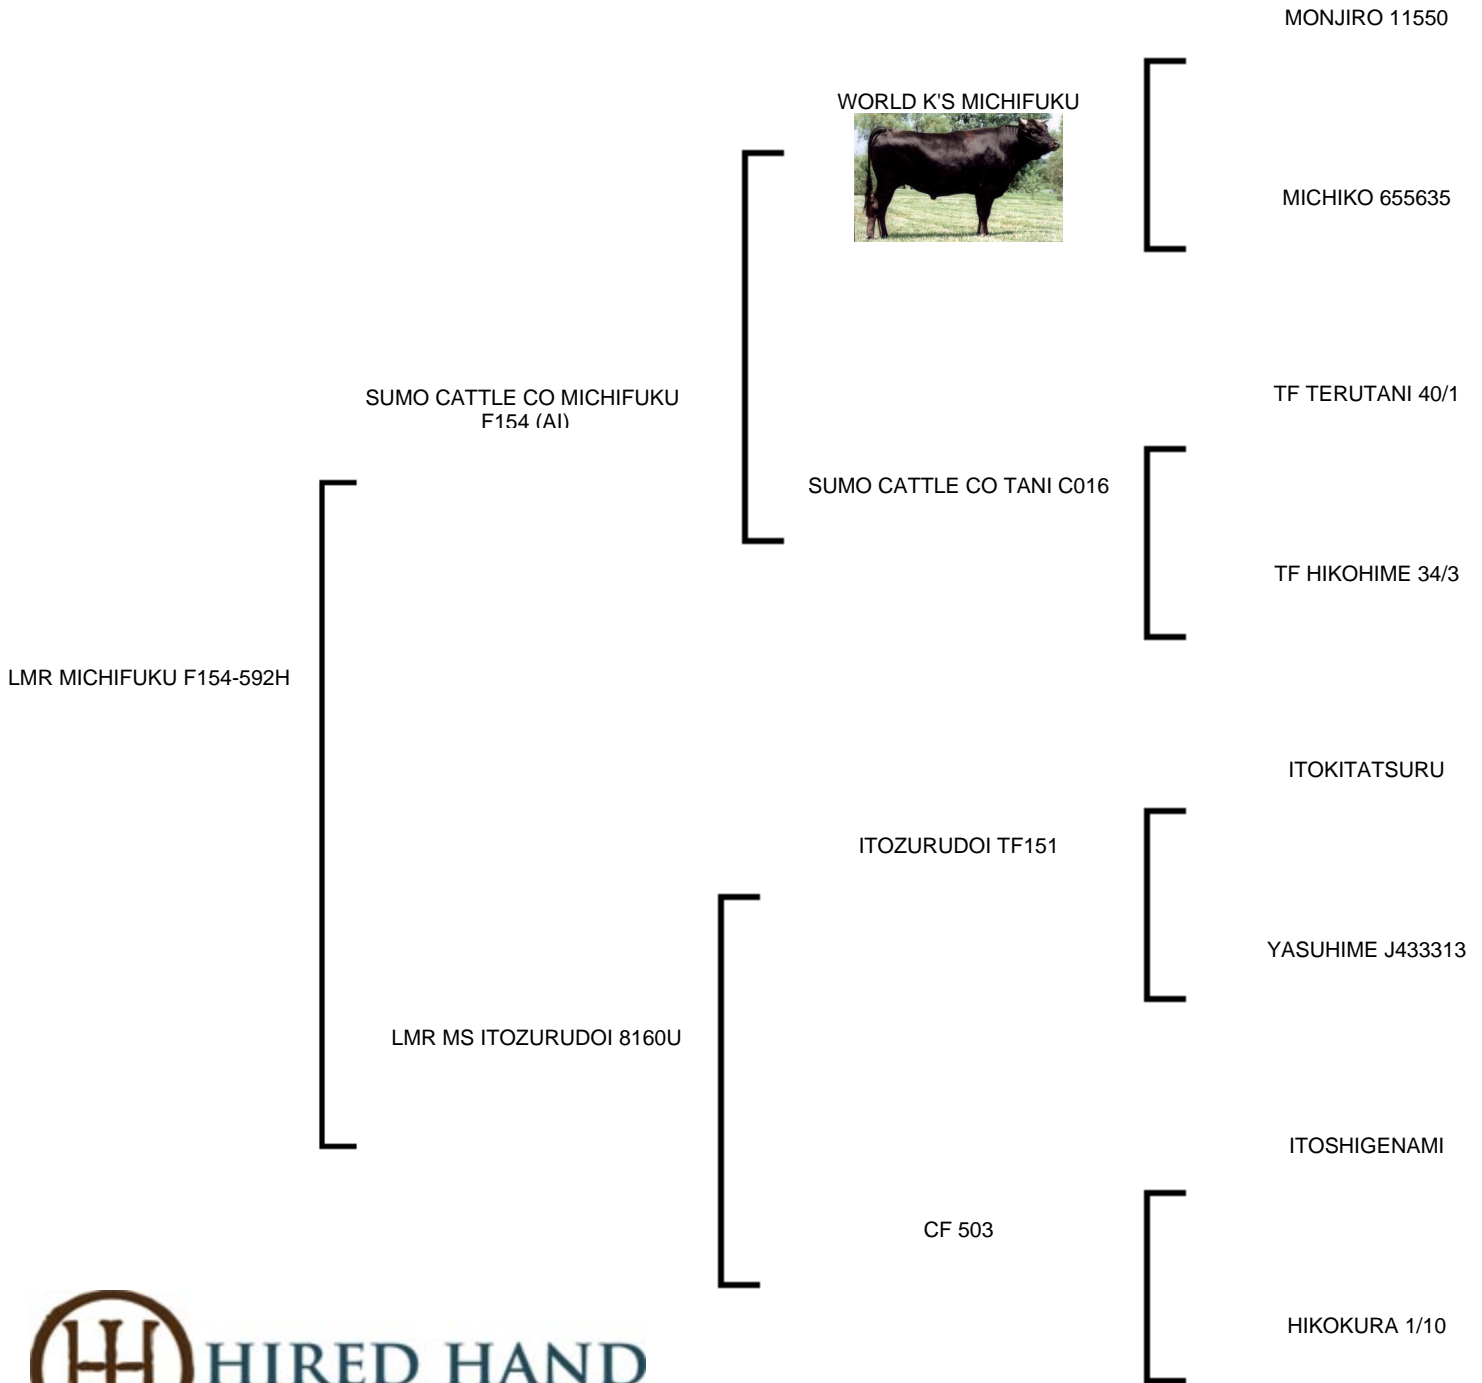

La Roca
Range

LMR MICHIFUKU F154-592H

Date of Birth: 08/20/2020
Registration 1: LMRFR0592

<http://www.hiredhandsoftware.com>